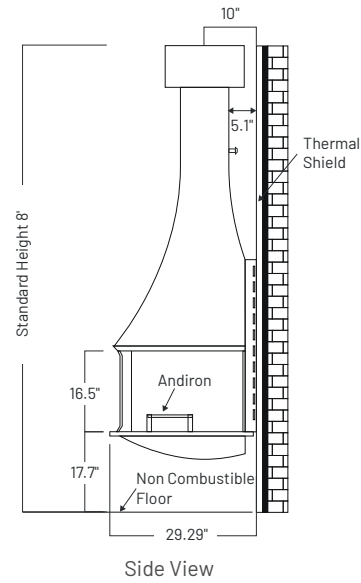

Wall-Mounted