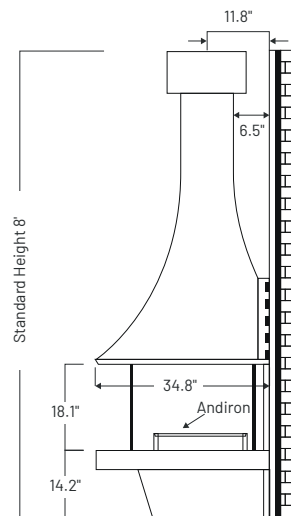

## TECHNICAL SPECIFICATIONS

Central Open

Front View

Wall-Mounted Open

Side View

Central Glass-Enclosed

Front View

Wall-Mounted Glass-Enclosed

DIMENSIONS							DISTANCE TO COMBUSTIBLES	
Width	Depth (Wall-Mounted)	Overall Height	Base Height		Required Space Between Base and Hood		All Around	Floor Protection
			Open Version	Glass-Enclosed Version	Open Version	Glass-Enclosed Version		
46"	34.84"	96"	13.75"	14.25"	17,719"	18,125"	48"	86.25" Diameter X 0.375" Thick