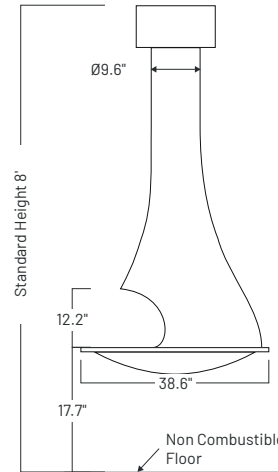

TATIANA 997

TECHNICAL SPECIFICATIONS

Central

Side View

Wall-Mounted

BTU		LOGS			VENTING		
Wood or Gas*	EPA	Wood Logs	Ecological Logs	Gas Log Set*	Type	Diameter	Brands
Max. 55,000	EPA Exempt	Max 22" L, 24 lbs	Max 21 lbs, ≈ 7 logs	Max 24"	Class A	10"	Selkirk, Security Chimney, ICC RIS, DuraVent

DIMENSIONS				DISTANCE TO COMBUSTIBLES		
Width	Depth Wall-Mounted	Height	Opening	All Around	Floor Protection	Min. distance from floor
38.625"	29.33"	72.64"	31.5625" W X 12.2" H	48"	78.594" Diameter X 0.375" Thick	12.2" H

*Gas option only available on wall-mounted units