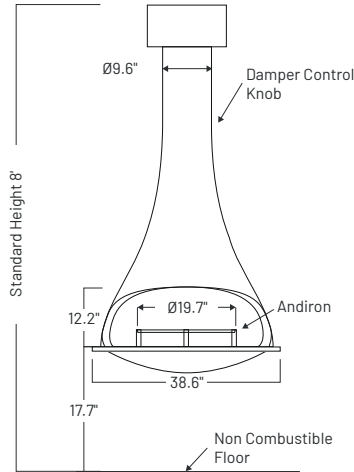

DIMENSIONS				DISTANCE TO COMBUSTIBLES		
Width	Depth Wall-Mounted	Height	Opening	All Around	Floor Protection	Min. distance from floor
38.625"	29.29"	73.43"	16.5" H	48"	78.625" Diameter X 0.375" Thick	12" H

## TECHNICAL SPECIFICATIONS

### Central

Front View

Side View