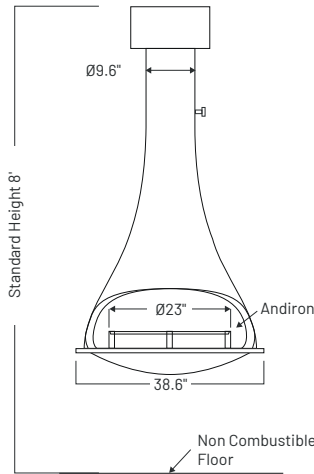

Wall-Mounted

Front View