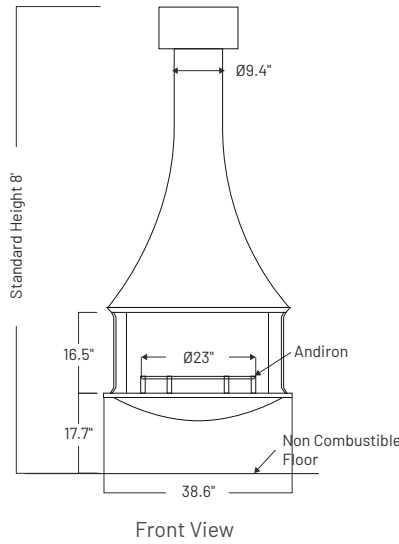

ZELIA 908

TECHNICAL SPECIFICATIONS

Central | Wall-Mounted